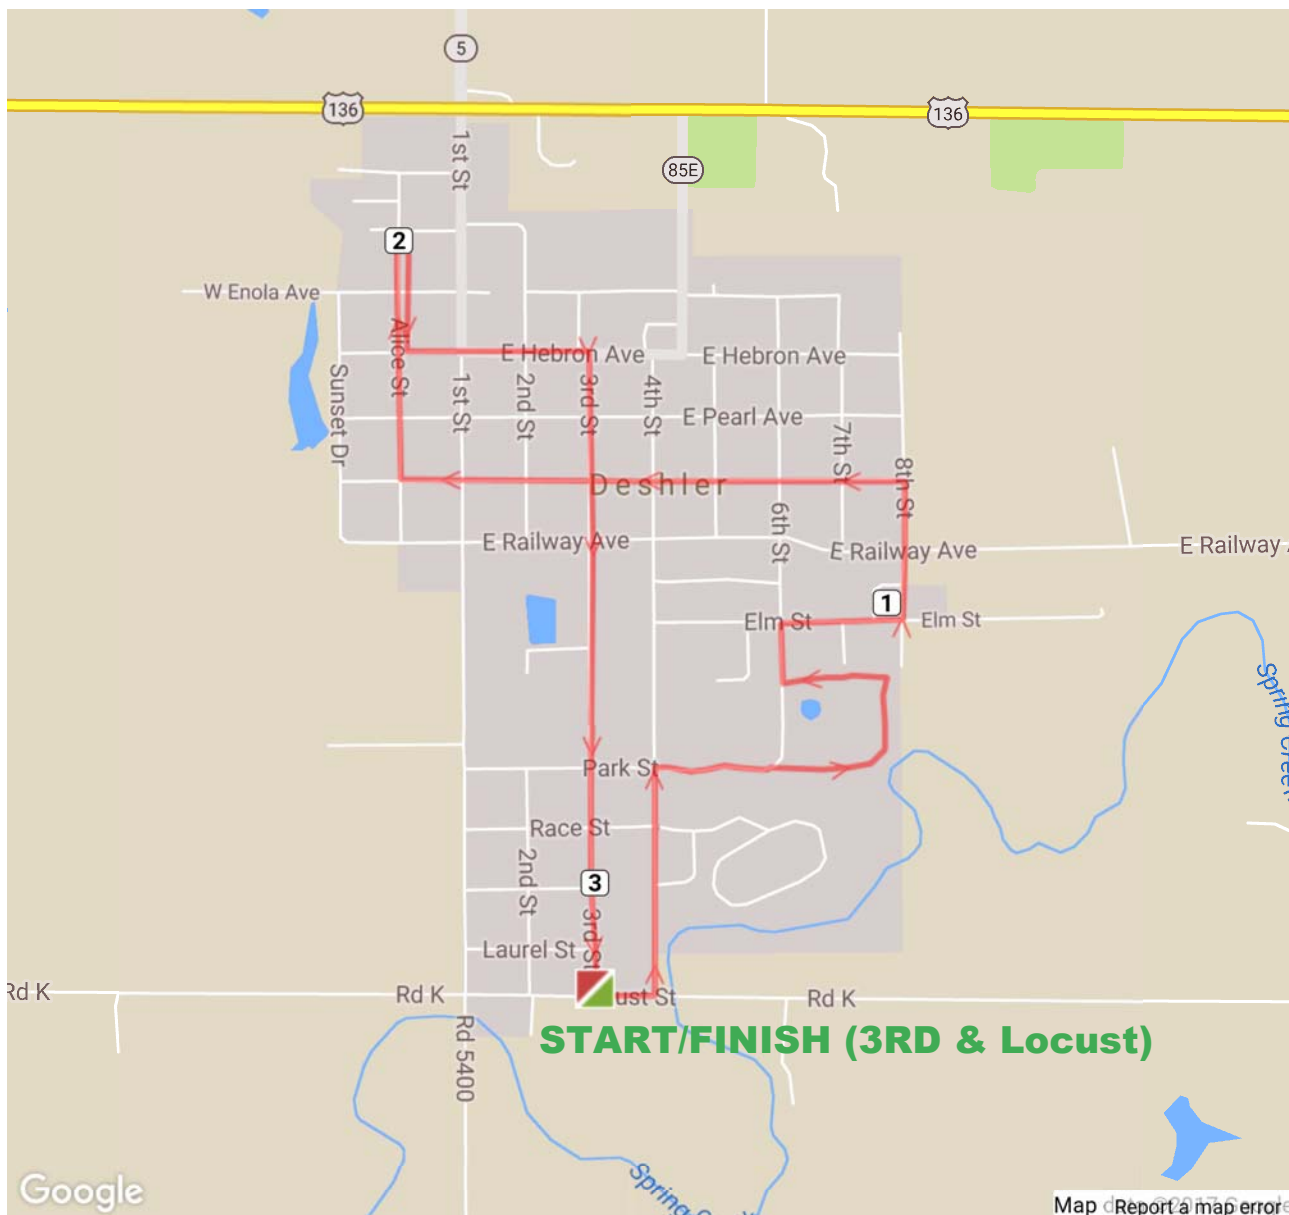

mapometer - Deshler 2017 5k

Distance
3.11 mi

ascent
92 ft

descent
92 ft